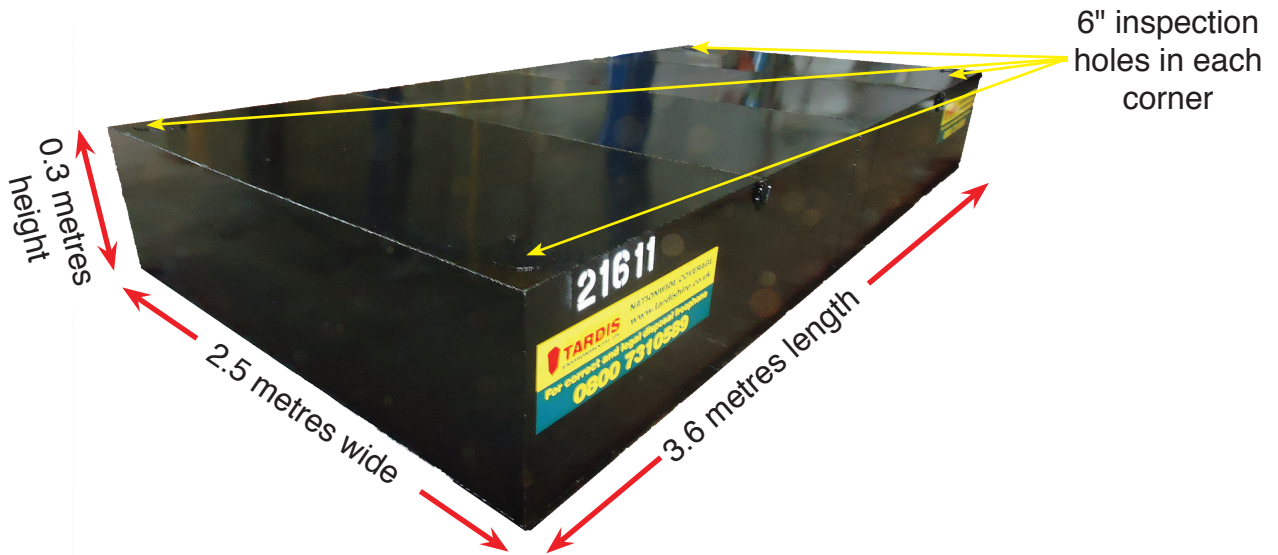

Tardis 2700 Litre Waste Tank

Tardis 2700 litre waste tank.

Weight when empty:- **500kg approx**

Tardis waste tanks are made from 4mm mild steel, which makes them really strong and less likely to be damaged when moved unlike plastic waste tanks. If you've no access to a main sewage line then our waste tanks are a great alternative and can be plumbed in with ease to your welfare unit. Our Tardis fitters can connect the waste tank to welfare unit (request this service when booking).

Features:

- Made from 4mm mild steel
- Lifting eyes for easy transport
- No mains solution
- Six inch inspection hatches - located in each corner
- Easy wet waste removal due to large inspection hatches
- Can be plumbed in to more than one welfare unit
- Can fit under most welfare/cabins to conserve space at site