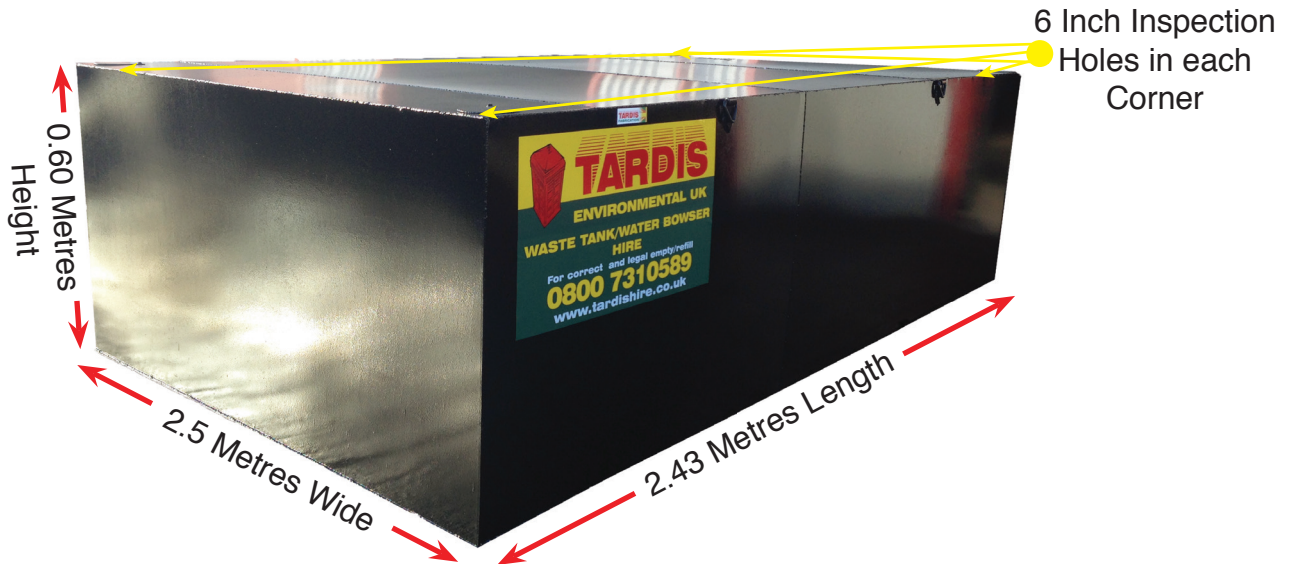

Tardis 3600 Litre Waste Tank

Tardis 3600 Litre Waste Tank

Tardis waste tanks are made from 4mm mild steel, which makes them really strong and less likely to get damage from moving unlike plastic waste tanks. Have no access to a main sewage line then our waste tanks are a great alternative and can be plumbed in with ease to your welfare unit. Our Tardis Fitter can connect the waste tank to welfare unit.

Features:

- Made from 4mm mild steel
- Lifting eyes for easy transport
- No mains solution
- Six inch inspection hatches - located in each corner
- Easy wet waste removal due to large inspection hatches
- Can be plumbed in to more than one welfare unit
- Can fit under most welfare/cabins to conserve space at site