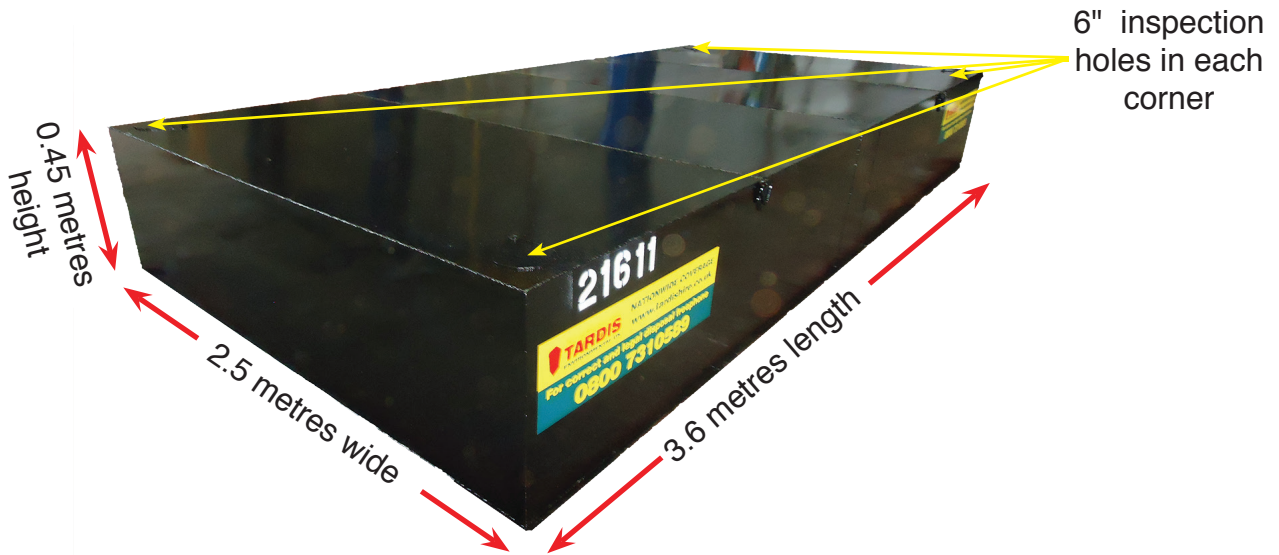

### Tardis 4500 litre waste tank

Tardis waste tanks are made from 4mm mild steel, which makes them really strong and less likely to incur damage when moved unlike plastic waste tanks. If you've no access to a main sewage line then our waste tanks are a great alternative and can be plumbed in with ease to your welfare unit. Our Tardis fitters can connect the waste tank to welfare unit (just request this service when booking).

#### Features:

- Made from 4mm mild steel
- Lifting eyes for easy transport
- No mains solution
- Six inch inspection hatches - located in each corner
- Easy wet waste removal due to large inspection hatches
- Can be plumbed in to more than one welfare unit
- Can fit under most welfare/cabins to conserve space at site