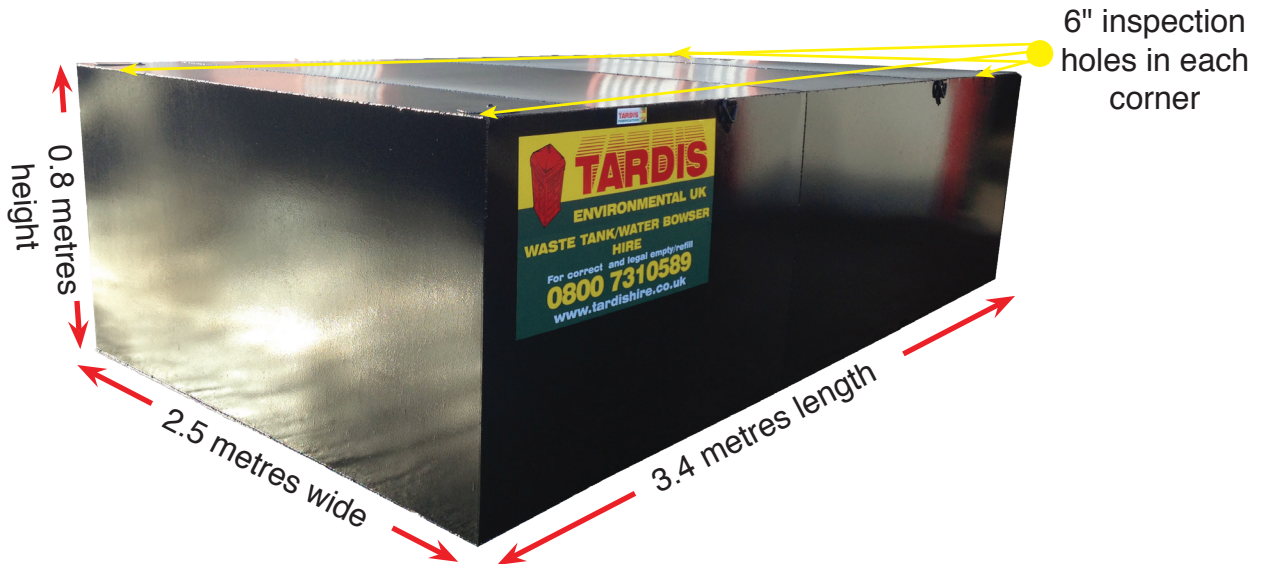

Tardis 6800 Litre Waste Tank

Tardis 6800 litre waste tank Weight when empty:- 1 tonne approx

Tardis waste tanks are made from 4mm mild steel, which makes them really strong and less likely to incur damage when moving unlike plastic waste tanks. If you've no access to a main sewage line then our waste tanks are a great alternative and can be plumbed in with ease to your welfare unit. Our Tardis fitters can connect the waste tank to welfare unit (just request this service when you book).

Features:

- Made from 4mm mild steel
- Lifting eyes for easy transport
- No mains solution
- Six inch inspection hatches - located in each corner
- Easy wet waste removal due to large inspection hatches
- Can be plumbed in to more than one welfare unit
- Can fit under most welfare/cabins to conserve space at site