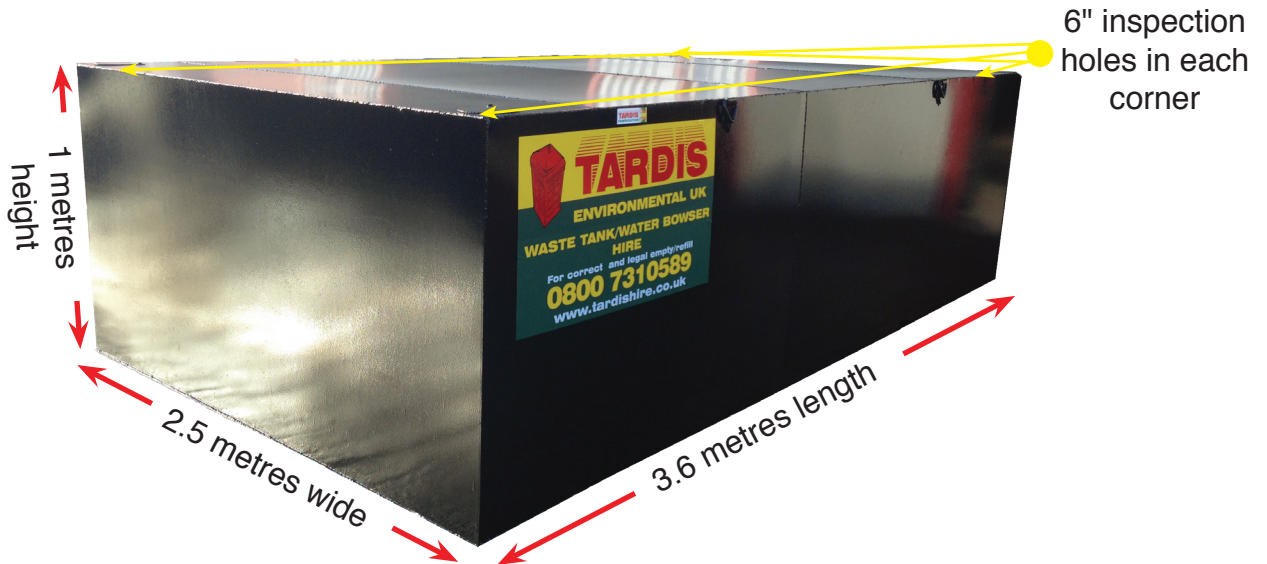

## Tardis 9000 Litre Waste Tank

## Tardis 9000 litre waste tank Weight when empty:- 1 tonne approx

Tardis waste tanks are made from 4mm mild steel, which makes them really strong and less likely to incur damage when moving unlike plastic waste tanks. If you've no access to a main sewage line then our waste tanks are a great alternative and can be plumbed in with ease to your welfare unit. Our Tardis fitters can connect the waste tank to welfare unit (just request this service when you book).

### Features:

- Made from 4mm mild steel
- Lifting eyes for easy transport
- No mains solution
- Six inch inspection hatches - located in each corner
- Easy wet waste removal due to large inspection hatches
- Can be plumbed in to more than one welfare unit
- Can fit under most welfare/cabins to conserve space at site