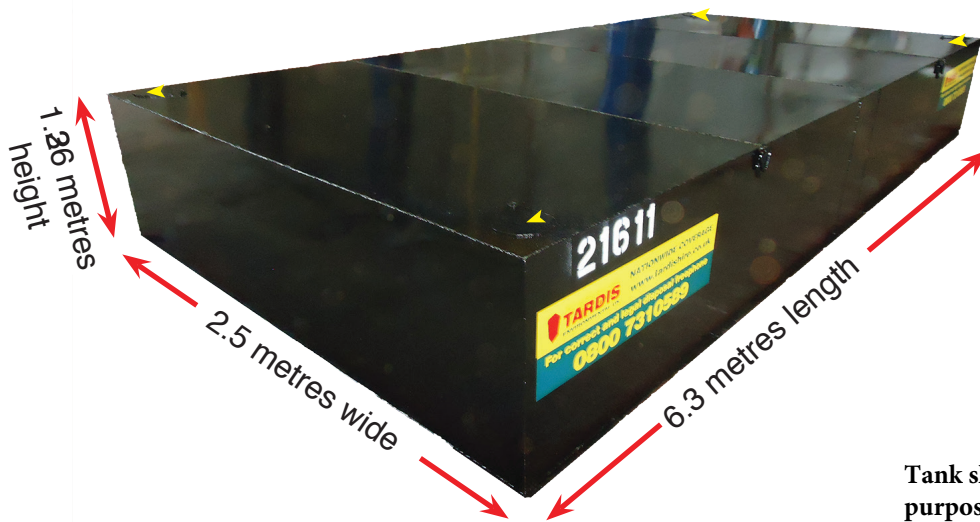

Tardis 18000 Litre Waste Tank

Tank shown not no scale - illustration purposes only

Tardis 18000 litre waste tank

Tardis waste tanks are made from 4mm steel plate, which makes them really strong and less likely to be damaged when moved unlike plastic waste tanks. If you've no access to a main sewage line then our waste tanks are a great alternative and can be plumbed in with ease to your welfare unit. Our Tardis fitters can connect the waste tank to welfare unit (request this service when booking).

Features:

- Made from 4mm mild steel
- Lifting eyes for easy transport
- No mains solution
- Six inch inspection hatches - located in each corner
- Easy wet waste removal due to large inspection hatches
- Can be plumbed in to more than one welfare unit
- Can fit under most welfare/cabins to conserve space at site